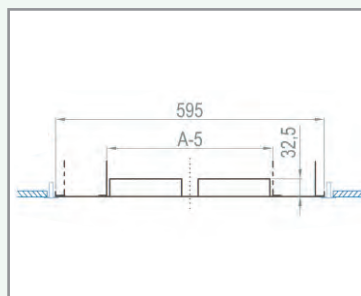

CENOVNIK ZA REŠETKE
OBOJENE RAL BOJOM
PLASTIFICIRANE

PRICE LIST FOR GRILLES
PAINTED IN RAL COLOUR
ELECTROSTATICALLY

	GR-OK4	GR-OK4-A
300	54,88	61,29
400	61,38	66,28
500	76,36	78,75
600	82,70	-

NAPOMENE:

* U dimenziji 600, spoljne dimenzije anemostata su 595X595mm (A= 555mm)

* Za neke specijalne RAL boje postoji dodatak u ceni. Kontaktirajte nas za detaljnije informacije.

NOTES:

* In size 600 the outside dimension of the diffuser is 595X595 mm (A=555 mm).

* For some special RAL colours there is extra charge. Come in touch with us for more information.