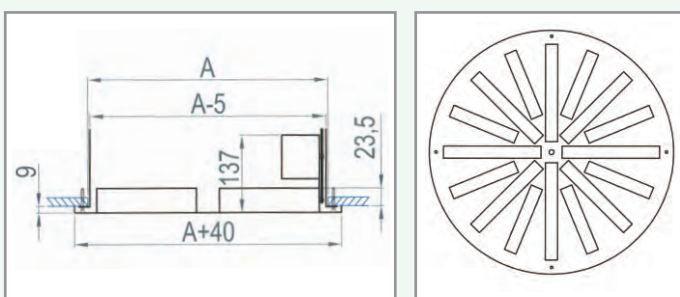

GR-RR-ANALOGUE-24V

Vrtložni difuzor sa okruglom maskom radijalno postavljenim lamelama okruglog oblika. Unutar difuzora se nalaze podesive lamele za kontrolu distribucije vazduha. Sa analognim elektroregulatorom od 24V.

Ceiling swirl diffuser with round front plate and radially placed air outlets with circular circumference. Inside of the air outlets there are adjustable blades for air direction control, with electric actuator analogue 24V.