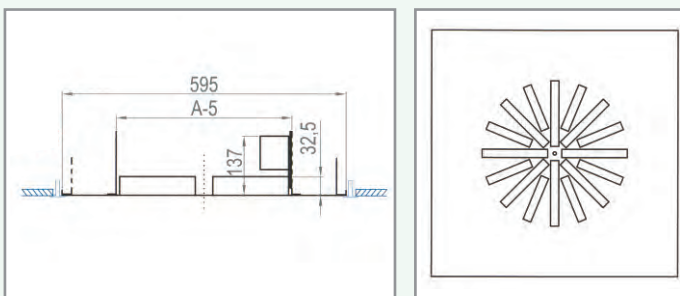

GR-AR-A-ANALOGUE-24V

Vrtložni difuzor sa četvrtastom maskom (595×595mm spoljašnje dimenzije) radijalno postavljenim lamelama okruglog oblika. Unutar difuzora se nalaze podesive lamele za kontrolu distribucije vazduha. Sa analognim elektroregulatorom od 24V.

Ceiling swirl diffuser with square (595×595mm outside dimensions) front plate and radially placed air outlets with circular circumference. Inside of the air outlets there are adjustable blades for air direction control, with electric actuator analogue 24V.