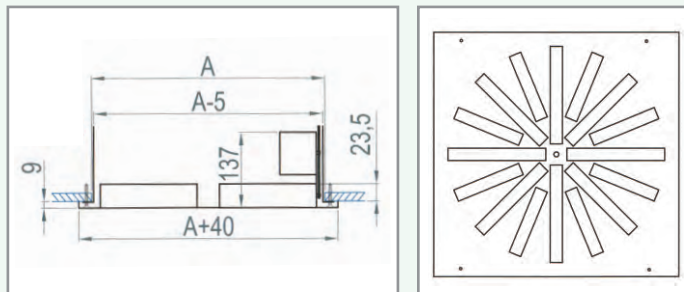

GR-AR-ANALOGUE-24V

Vrtložni difuzor sa četvrtastom maskom radijalno postavljenim lamelama okruglog oblika. Unutar difuzora se nalaze podesive lamele za kontrolu distribucije vazduha. Sa analognim elektroregulatorom od 24V.

Ceiling swirl diffuser with square front plate and radially placed air outlets with circular circumference. Inside of the air outlets there are adjustable blades for air direction control, with electric actuator analogue 24V.

GR-AR-A-ANALOGUE-24V

Vrtložni difuzor sa četvrtastom maskom (595×595mm spoljašnje dimenzije) radijalno postavljenim lamelama okruglog oblika. Unutar difuzora se nalaze podesive lamele za kontrolu distribucije vazduha. Sa analognim elektroregulatorom od 24V.

Ceiling swirl diffuser with square (595×595mm outside dimensions) front plate and radially placed air outlets with circular circumference. Inside of the air outlets there are adjustable blades for air direction control, with electric actuator analogue 24V.

GR-RR-ANALOGUE-24V

Vrtložni difuzor sa okruglom maskom radijalno postavljenim lamelama okruglog oblika. Unutar difuzora se nalaze podesive lamele za kontrolu distribucije vazduha. Sa analognim elektroregulatorom od 24V.

Ceiling swirl diffuser with round front plate and radially placed air outlets with circular circumference. Inside of the air outlets there are adjustable blades for air direction control, with electric actuator analogue 24V.

CENOVNIK ZA REŠETKE
OBOJENE RAL BOJOM
PLASTIFICIRANE

PRICE LIST FOR GRILLES
PAINTED IN RAL COLOUR
ELECTROSTATICALLY

	GR+AR+ANALOGUE24V	GR+AR+A+ANALOGUE24V	GR+RR+ANALOGUE24V
400	297,93	302,52	302,52
500	313,98	316,28	316,28
600	320,85	-	320,85
700	336,94	-	-
800	355,28	-	-

NAPOMENE: