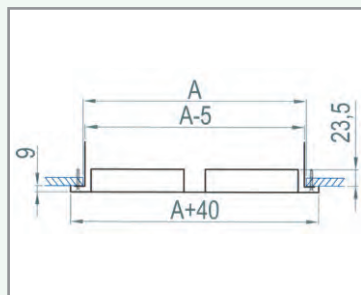

CENOVNIK ZA REŠETKE
OBOJENE RAL BOJOM
PLASTIFICIRANE

PRICE LIST FOR GRILLES
PAINTED IN RAL COLOUR
ELECTROSTATICALLY

	GR-OK4	GR-OK4-A
300	54,88	61,29
400	61,38	66,28
500	76,36	78,75
600	82,70	-

NAPOMENE:

* U dimenziji 600, spoljne dimenzije anemostata su 595X595mm (A= 555mm)

* Za neke specijalne RAL boje postoji dodatak u ceni. Kontaktirajte nas za detaljnije informacije.

NOTES:

* In size 600 the outside dimension of the diffuser is 595X595 mm (A=555 mm).

* For some special RAL colours there is extra charge. Come in touch with us for more information.