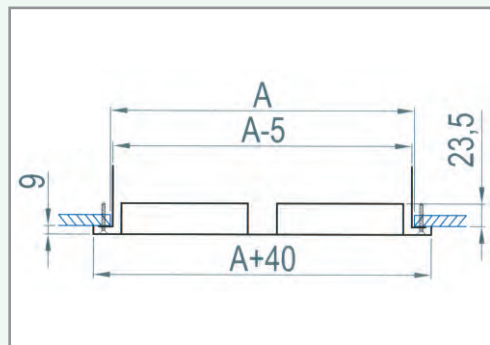

DIMENZIJE OTVORA / HOLE DIMENSION
Visina / Height (mm)

CENOVNIK ZA REŠETKE
OBOJENE RAL BOJOM
PLASTIFICIRANE

PRICE LIST FOR GRILLES
PAINTED IN RAL COLOUR
ELECTROSTATICALLY

	250	300	350
400	52,78	55,06	57,37
500	58,50	60,81	63,09
600	64,24	66,54	68,83
700	69,98	72,27	74,57
800	75,72	78,01	80,29

NAPOMENE:

- Kod rešetke veličine 600 spoljašnje dimenzije su 595 mm A = 555mm)
- Za neke specijalne RAL boje postoji dodatak u ceni.
- Kontaktirajte nas za detaljnije informacije.

NOTES:

- In the dimension 600 the outside dimension of the diffuser is 595 mm (A=555 mm).
- For some special RAL colours there is extra charge. Come in touch with us for more information.

GR-B-D

- ♦ Vrtložni plafonski anemostat sa pravougaonom maskom i radialno postavljenim lamelama pravougaonog oblika. Unutar rešetke se nalaze podesive lamele za kontrolu distribucije vazduha. Posедуje damper, regulator protoka vazduha.
- ♦ Ceiling swirl diffuser with rectangular front plate and radially placed air outlets with rectangular circumference. Inside the air outlets there are adjustable blades for air direction control. With opposed blade damper for regulation of air flow.